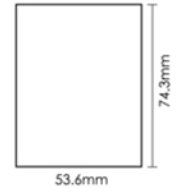

# 3S Keyless Lock

Superior • Smart • Safe

For metal door only with thickness less or equal to 1mm

For wood or similar material with thickness less than 20mm

Note: Drawing not to scale  
All dimensions in mm