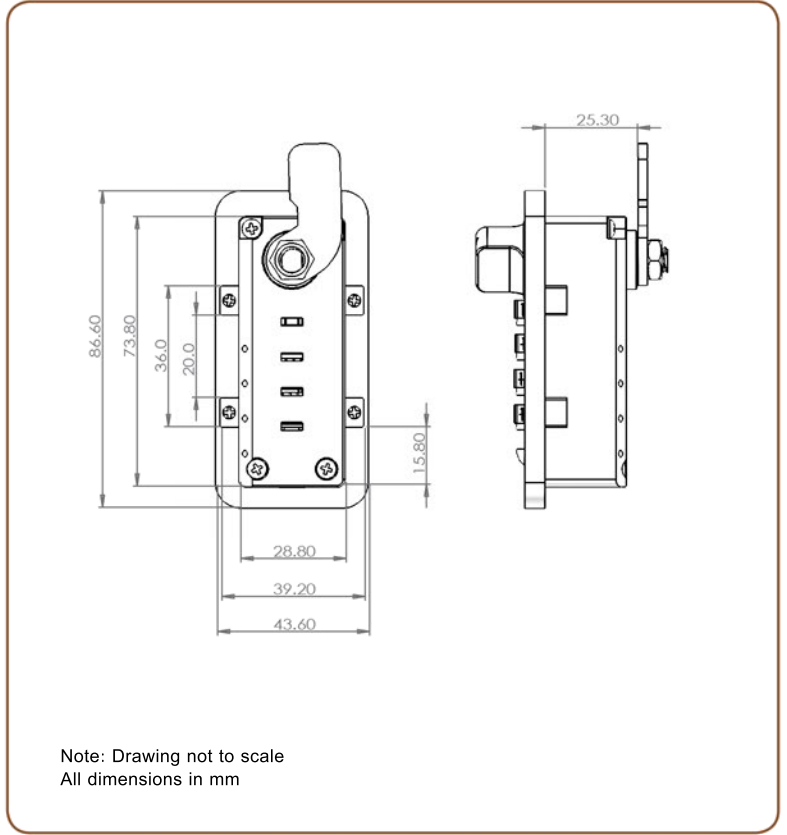

DL-12 Keyless Lock

Superior • Smart • Safe

Features

- Keyless convenience
- User to set their own number codes (indefinitely)
- Master key control
- Mechanically operated
- Ideal application for schools, homes, clubs and all personal lockers
- Suitable for all types of lockers / doors - plastic / wooden / metal / laminate

Locker & Lock Sdn Bhd (Co. Reg. 479434-V)

32 & 34 Jalan Puteri 5/8, Bandar Puteri 47100 Puchong, Selangor Darul Ehsan
Tel: 60-3-8060 3219 Fax: 60-3-8061 3219

L1-19, Block A, Akademik Suite, Jalan Austin Heights Utama
Taman Mount Austin, 81100 Johor Bahru, Johor
Tel: 016-702 9634
Email: sales.my@lockerandlock.com