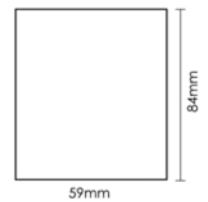

# 3S Keyless Lock

Superior • Smart • Safe

For metal door only with thickness less or equal to 1mm

For wood or similar material with thickness less than 20mm

Note: Drawing not to scale  
All dimensions in mm