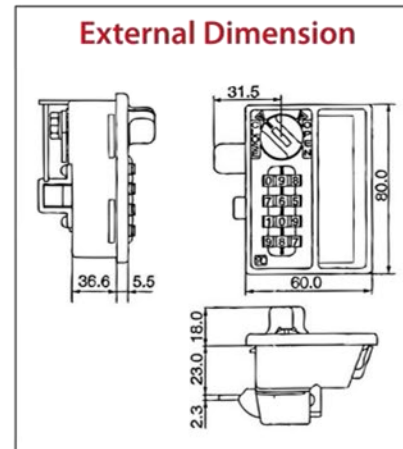

# 3S Keyless Lock

Superior • Smart • Safe

For metal door only with thickness less or equal to 1mm

For wood or similar material with thickness less than 20mm

Note: Drawing not to scale  
All dimensions in mm