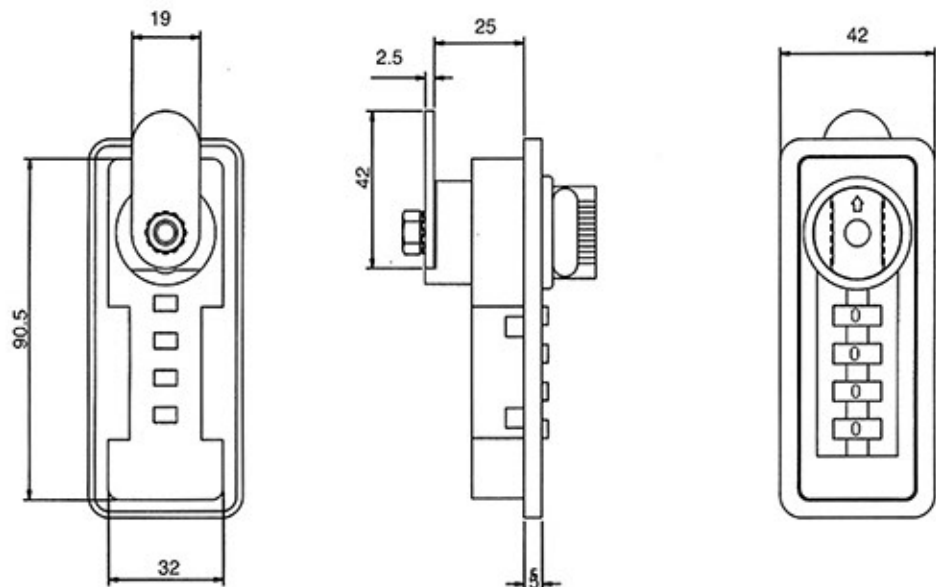

Vertical Model

Horizontal Model

Features

- Keyless convenience
- User to set their own number codes (indefinitely)
- Master key control
- Mechanically operated
- Made of zinc alloy lock housing material
- Available in both vertical and horizontal models
- Available in both right and left opening doors (vertical model only)
- Suitable for all types of lockers / doors - 1- 20mm wooden / metal / laminate
- Ideal application for schools, hospitals, homes, clubs, offices, recreational places, etc.

REAL KEYLESS LOCK

Size Specification (Model: RL9041)

Vertical model

All dimensions in mm
Note: Drawing not to scale

Locker & Lock Sdn Bhd [Co. Reg. 479434-V]

Lot 773, No 10B/11B Jalan Subang 4, Subang Light Industrial Park,
47500 Subang Jaya, Selangor
Tel: +60 3 8081 5725 Fax: +60 3 8081 5726